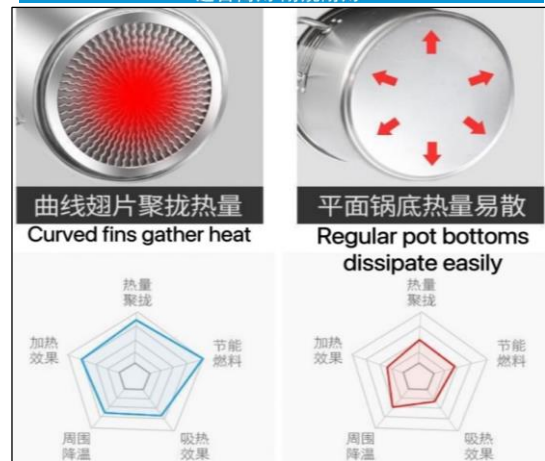

## The Principle of Energy Saving 翅片复底节能原理

节能 · 高效 · 省钱

**50%**

普通的锅只能吸收灶具火焰50%左右的热量  
Regular pot absorb 50% of heat

**90%**

翅片式高吸热桶，吸收了灶具火焰90%左右热量  
Finned pot has strong heat absorption ability, to absorb about 90% of the heat