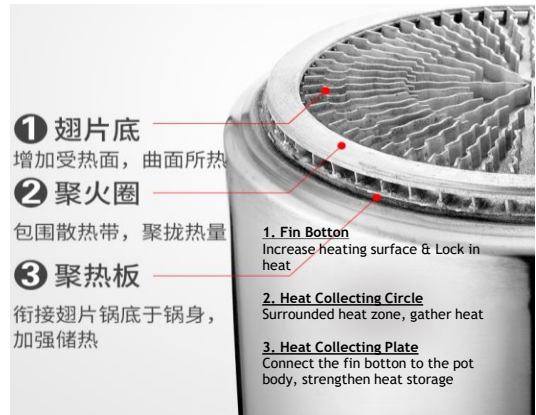

Price List Time & Energy Saving Soup Pot 节能汤桶

ITEM NO	Diameter x High	Capacity (approximate)	Price SGD (Excluded 9% GST)
编号	直径x高		价格 (未含消费税)
SP-35x24	35cmx20cm (14" x 8")	20 Lit	$ 140.00
SP-40x26	40cmx25cm (16" x 10")	32 Lit	$ 170.00
SP-45x28	45cmx25cm (18" x 10")	40 Lit	$ 180.00
SP-50x30	50cmx28cm (20" x 11")	55 Lit	$ 190.00
SP-60x40	60cmx35cm (24" x 14")	99 Lit	$ 260.00
SP-35x35	35cmx35cm (14" x 14")	33 Lit	$ 140.00
SP-40x40	40cmx40cm (16" x 16")	50 Lit	$ 170.00
SP-45x45	45cmx45cm (18" x 18")	72 Lit	$ 190.00
SP-50x50	50cmx50cm (20" x 20")	98 Lit	$ 240.00
SP-45x60	45cmx60cm (18" x 24")	85 Lit	$ 220.00
SP-50x60	50cmx60cm (20" x 24")	118 Lit	$ 260.00
SP-60x60	60cmx60cm (24" x 24")	170 Lit	$ 320.00
SP-60x70	60cmx70cm (24" x 28")	198 Lit	$ 350.00

有效节能 40%

1. **四大优势**
2. ☆节能 (气) 40%
   - ☆烧水熬汤快 40%
   - ☆厨房温度降低 10%
   - ☆锅使用寿命提高 200%